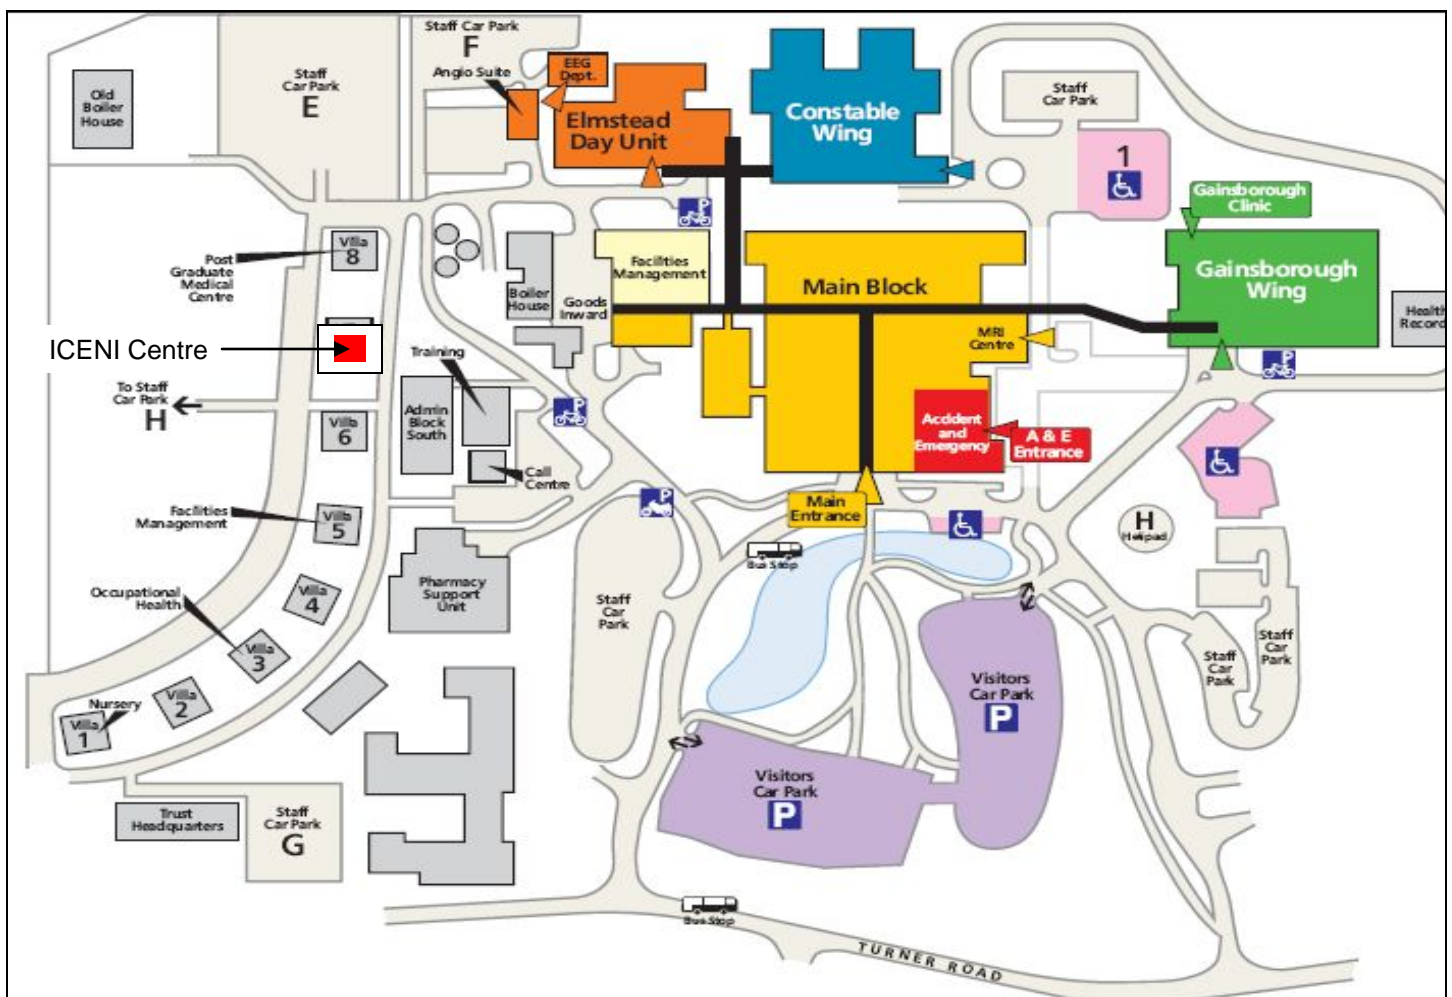

The ICENI Centre

The ICENI Centre is villa 7, next door to the PGMC building as marked on the map.

The ICENI Centre, Colchester Hospital, Turner Road, Colchester, Essex CO4 5JL.

Please park in the Visitors Car Park and bring your ticket to the ICENI reception where it will be exchanged for a free exit pass.